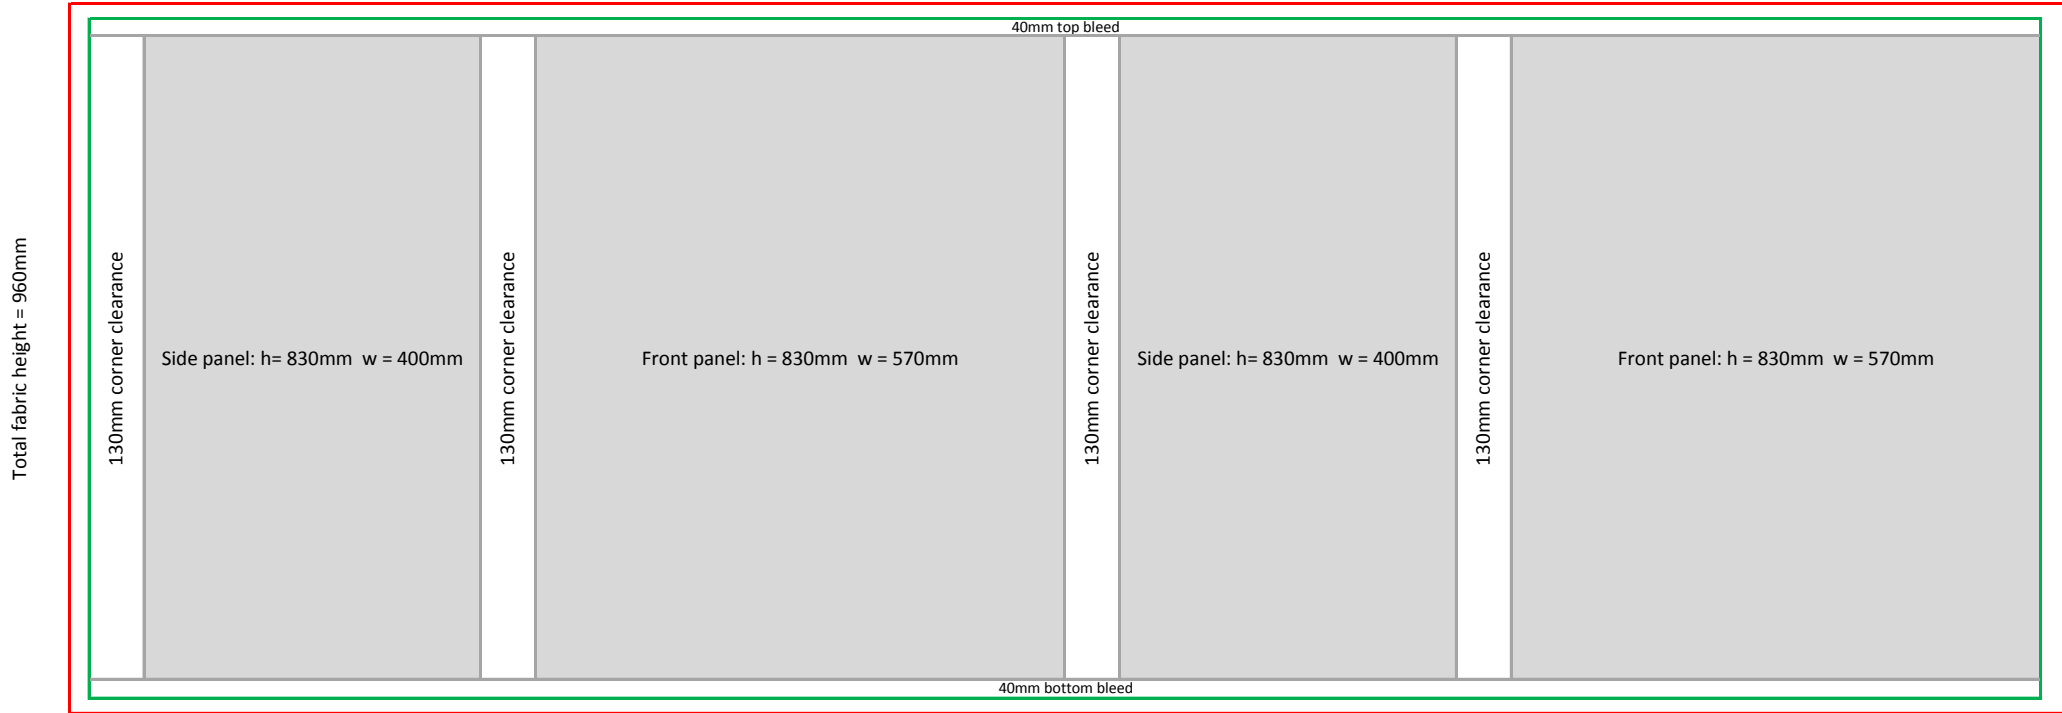

NVP 910mm high, 4-sided Promotional Table Print Specifications

Total fabric width = 2560mm

-  Represents trim line
-  Represents bleed area - 25mm top and bottom, 50mm left and right
-  Represents visual area. Keep all logos and important text inside this area