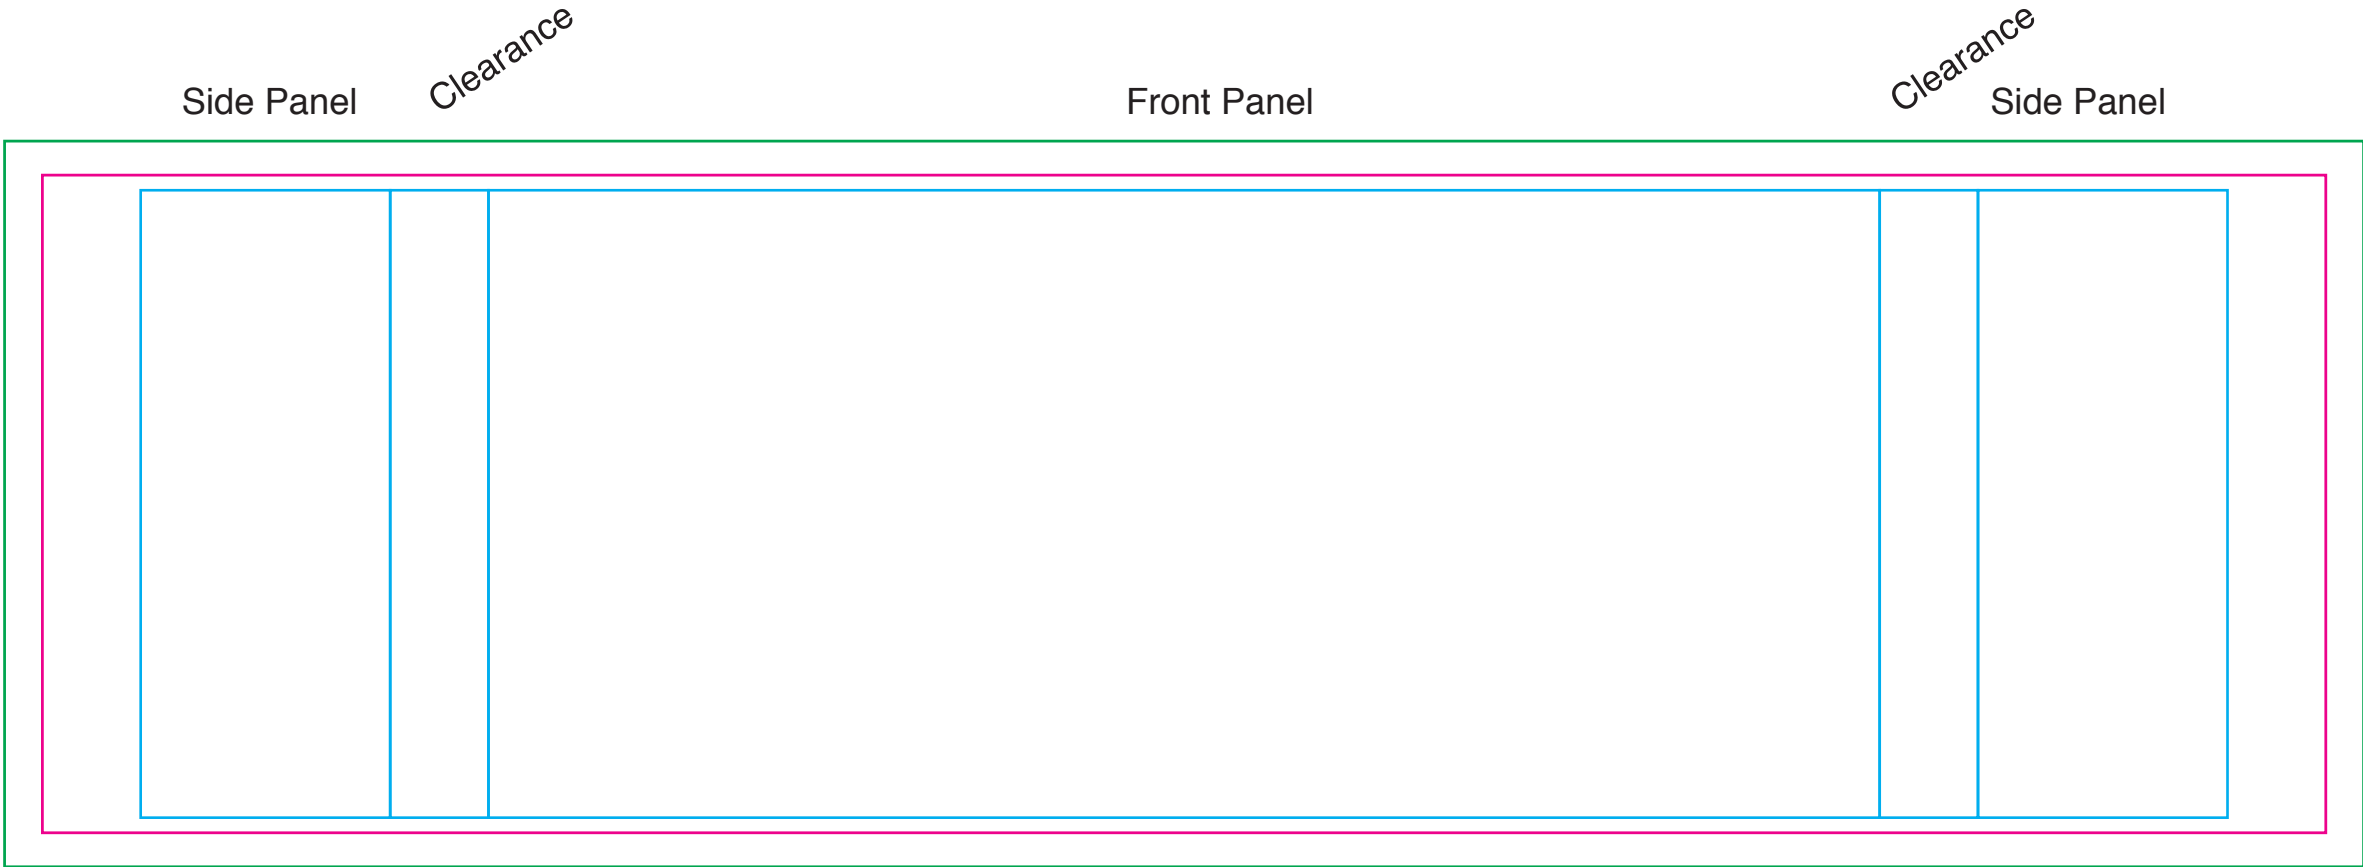

NVP exhibits

DO NOT ADJUST TEMPLATE (TEMPLATE IS AT 10% OF REQUIRED SIZE)

Please refer to the art specification sheet for further set up instructions

Product: NVP Rectangular Service Counter

Size: 2000 x 600 x 900mm(h)

Clearance Area Side Panels: 330 x 830mm. Front Panel: 1840 x 830mm
(Keep all important logos and text inside of this area)

Trim Line 3020 x 870mm

Bleed Required 3120 x 960mm

Internal Use Only
IQ Size: 3020 x 870mm