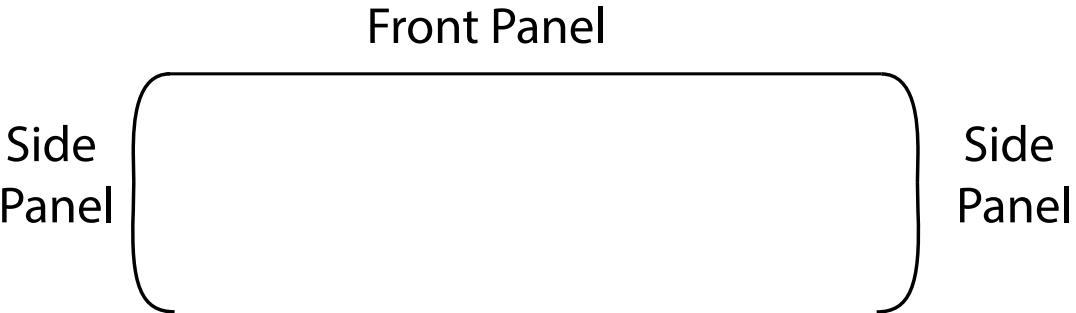

NVP exhibits

DO NOT ADJUST TEMPLATE (TEMPLATE IS AT 10% OF REQUIRED SIZE)

Please refer to the art specification sheet for further set up instructions

Product: NVP Rectangular Service Counter

Size: 2000 x 600 x 900mm(h)

Clearance Area Side Panels: 330 x 830mm. Front Panel: 1840 x 830mm
(Keep all important logos and text inside of this area)

Trim Line 3020 x 870mm

Bleed Required 3120 x 960mm

Internal Use Only
IQ Size: 3020 x 870mm