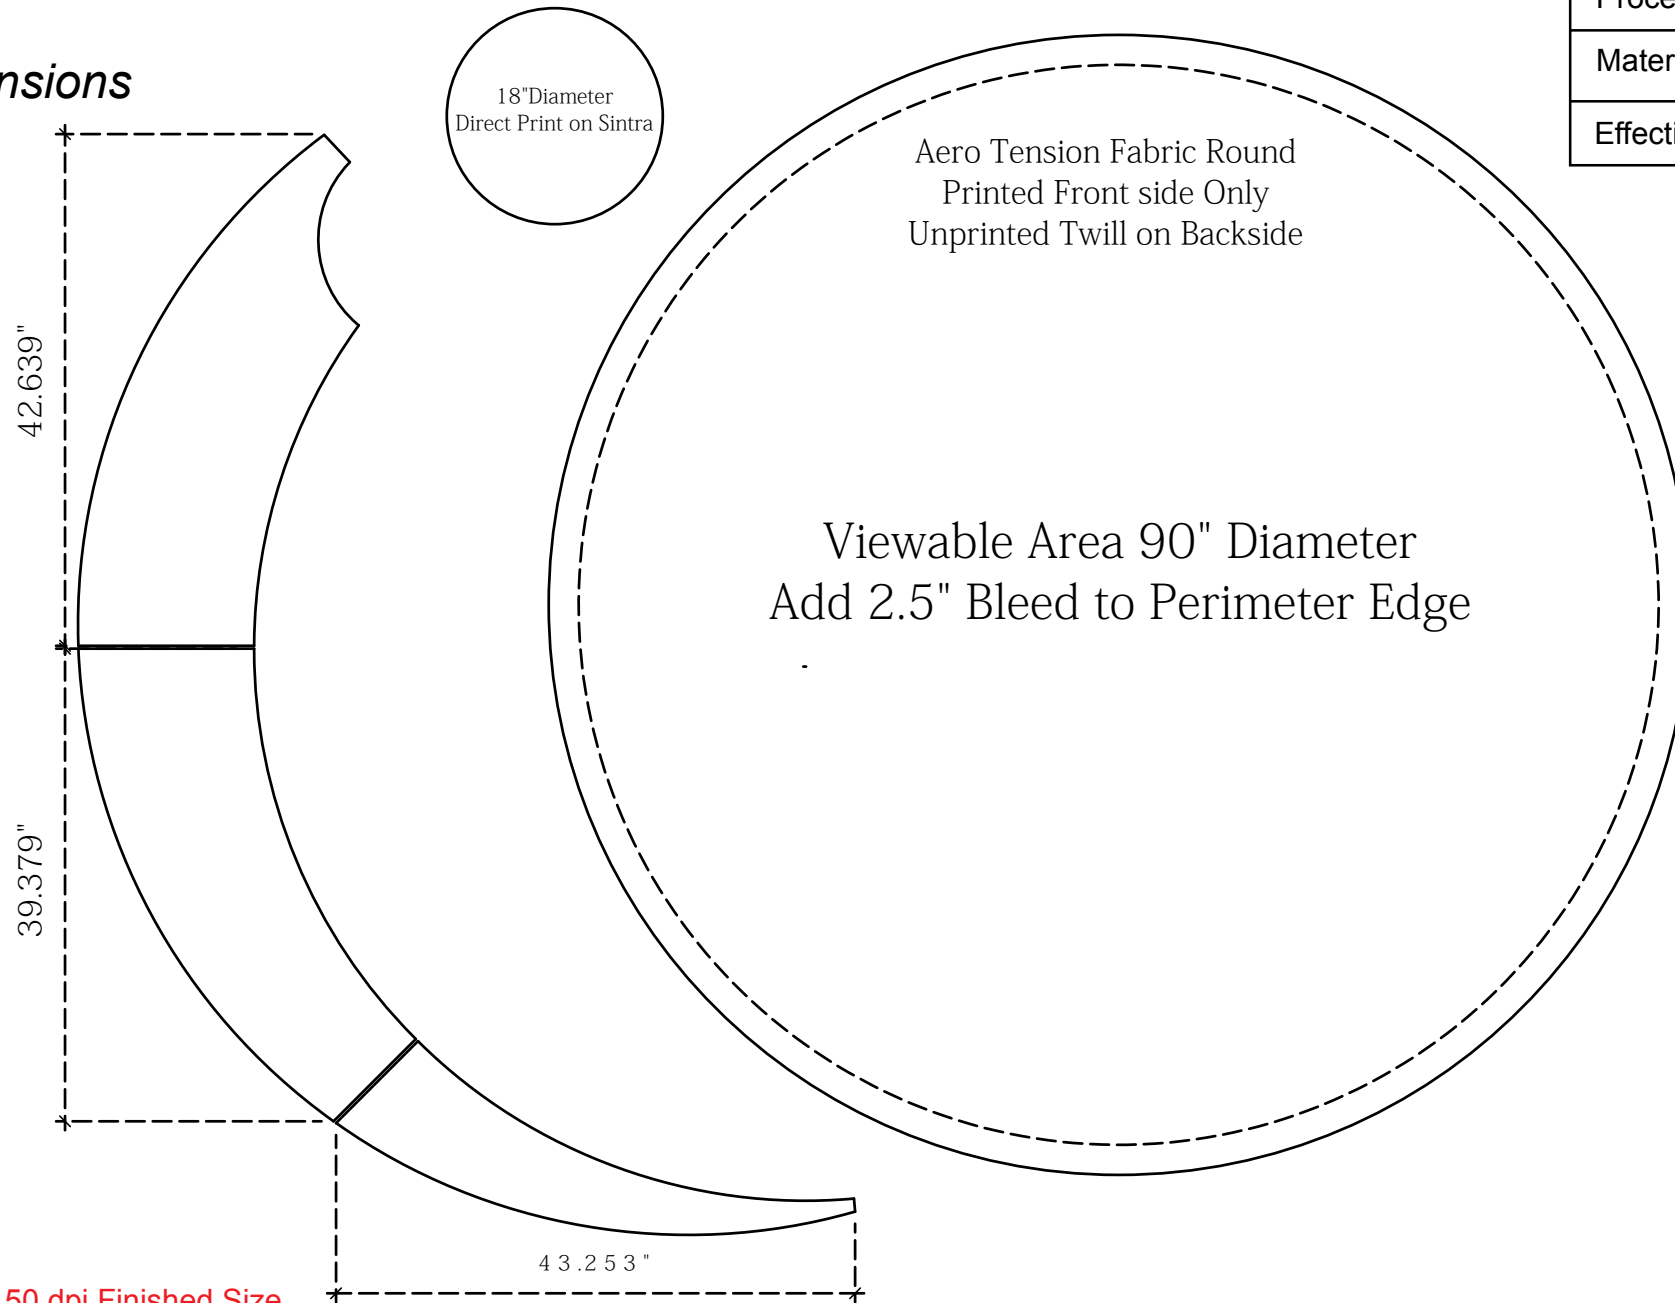

Product Name:	TF-506
Process:	HD Dye Sub
Material:	Poly Knit 9
Effective Date:	6/13/2013

**Backwall Graphic Dimensions**

NOTE: Graphic files must be @ 150 dpi Finished Size.  
 DO NOT send Flattened Files. Production can not manipulate  
 the content, proportion or color of these files.

**\*\*NOTE: Test frames may be required for guaranteed fitting of graphics\*\***

# Circle Overlap Layout

Drawing Number:  
Distributor Name:  
Client Name:

Attention:  
Date:  
Prepared By: Wade West