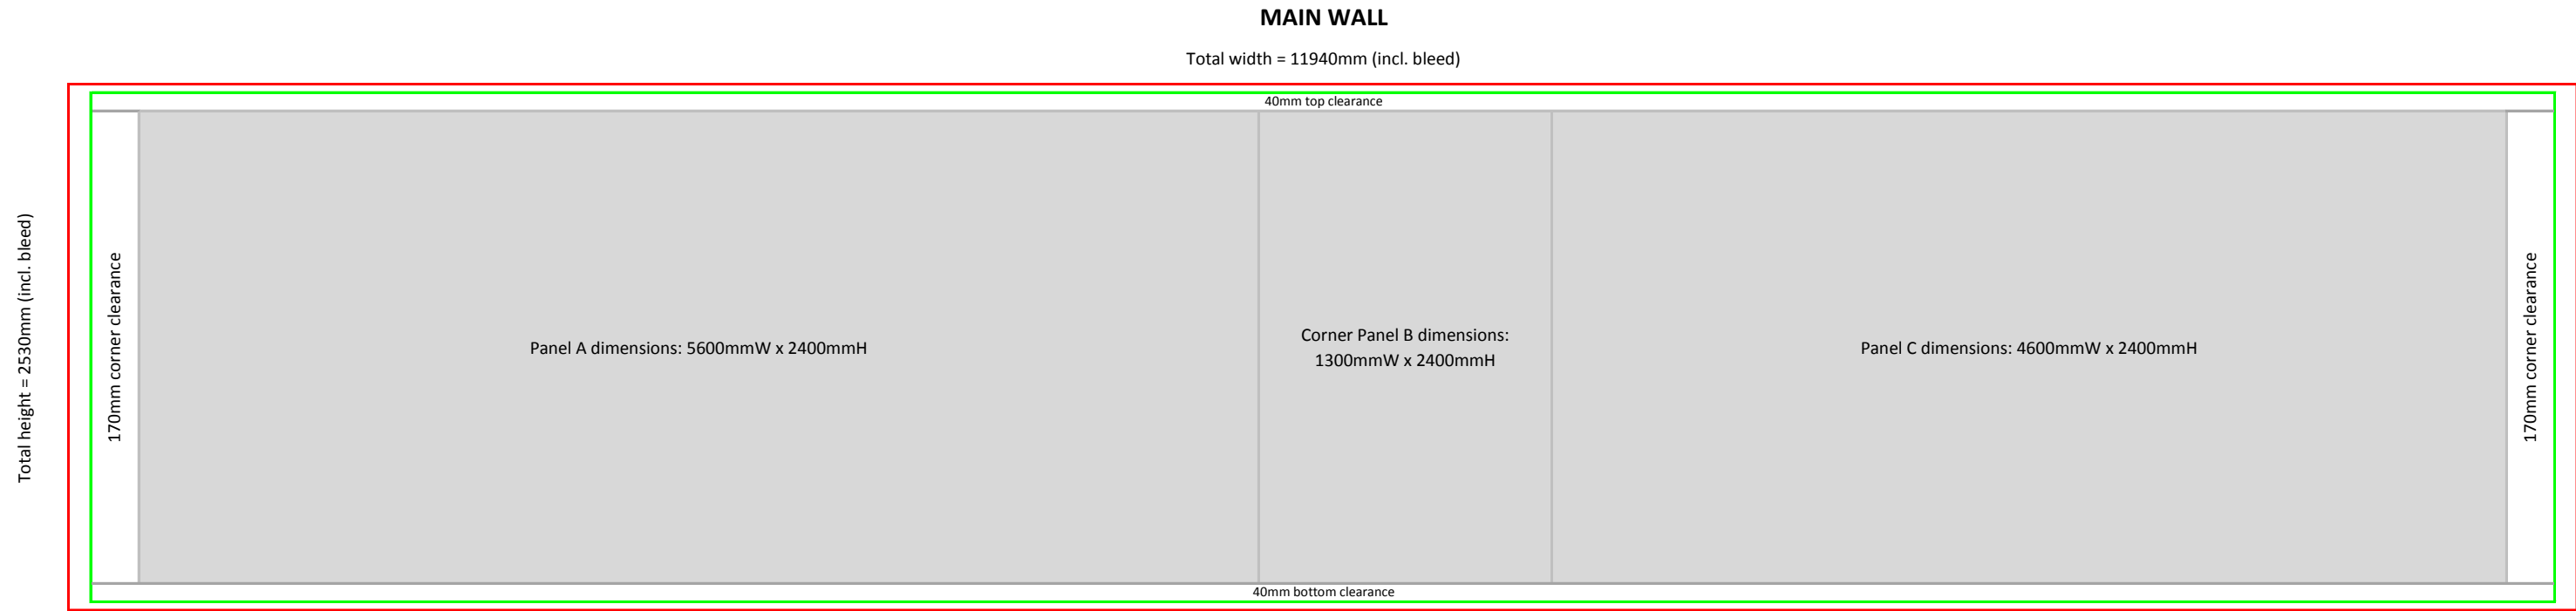

**Rolex Exhibition Booth print specs** (drawings not to scale)

- Represents trim line
- Represents bleed area - 25mm top and bottom, 50mm left and right
- Represents visual area. Keep all logos and important text inside this area

**Rolex Exhibition Booth print specs** (drawings not to scale)

**CORNER FACIA**

Total width = 3500mm (incl. bleed)

 Represents trim line

 Represents bleed area - 25mm top and bottom, 50mm left and right

 Represents visual area. Keep all logos and important text inside this area

### 3 Sided Promotional table print specs NOT to scale

 Represents trim line

 Represents bleed area - 25mm top and bottom, 50mm left and right

 Represents visual area. Keep all logos and important text inside this area