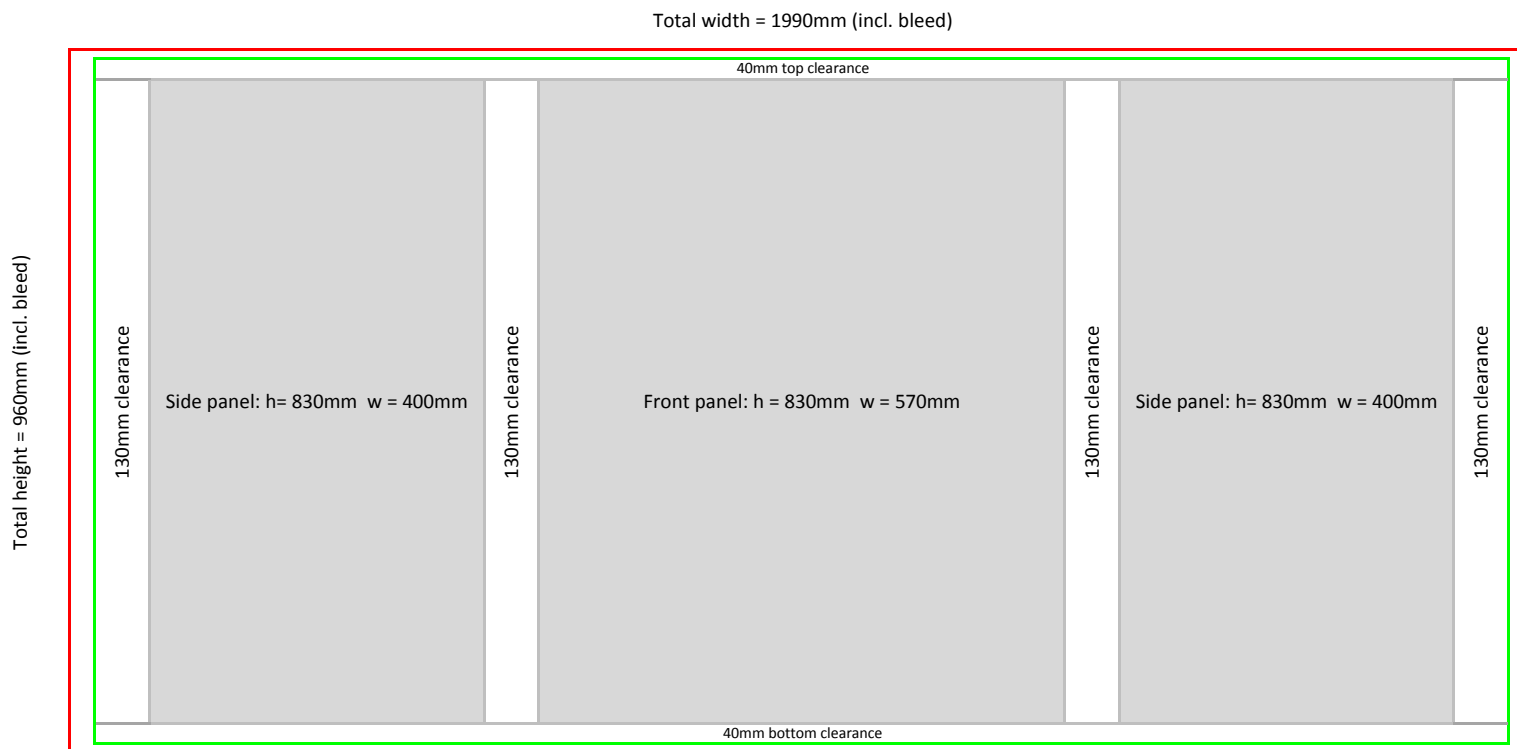

**Rolex Exhibition Booth print specs** (drawings not to scale)

- Represents trim line
- Represents bleed area - 25mm top and bottom, 50mm left and right
- Represents visual area. Keep all logos and important text inside this area

**Rolex Exhibition Booth print specs** (drawings not to scale)

**CORNER FACIA**

Total width = 3500mm (incl. bleed)

 Represents trim line

 Represents bleed area - 25mm top and bottom, 50mm left and right

 Represents visual area. Keep all logos and important text inside this area

### 3 Sided Promotional table print specs NOT to scale

 Represents trim line

 Represents bleed area - 25mm top and bottom, 50mm left and right

 Represents visual area. Keep all logos and important text inside this area