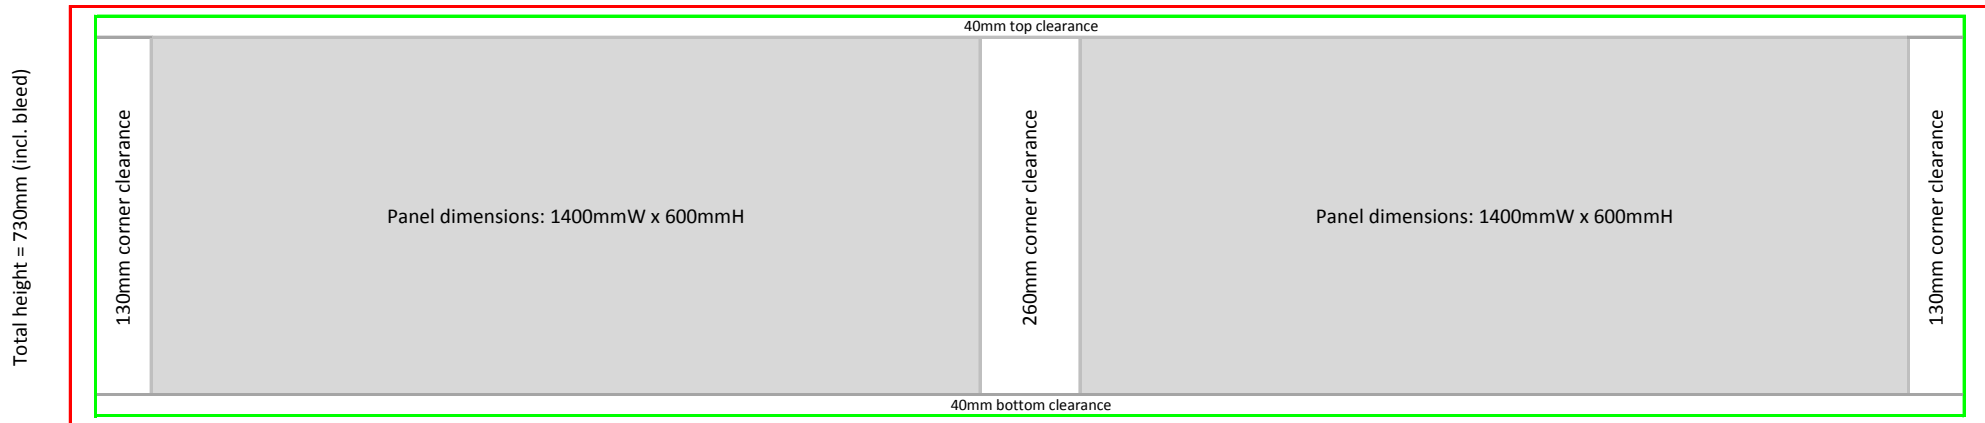

**Rolex Exhibition Booth print specs** (drawings not to scale)

- Represents trim line
- Represents bleed area - 25mm top and bottom, 50mm left and right
- Represents visual area. Keep all logos and important text inside this area

**Rolex Exhibition Booth print specs** (drawings not to scale)

**CORNER FACIA**

Total width = 3500mm (incl. bleed)

 Represents trim line

 Represents bleed area - 25mm top and bottom, 50mm left and right

 Represents visual area. Keep all logos and important text inside this area

### 3 Sided Promotional table print specs NOT to scale

 Represents trim line

 Represents bleed area - 25mm top and bottom, 50mm left and right

 Represents visual area. Keep all logos and important text inside this area