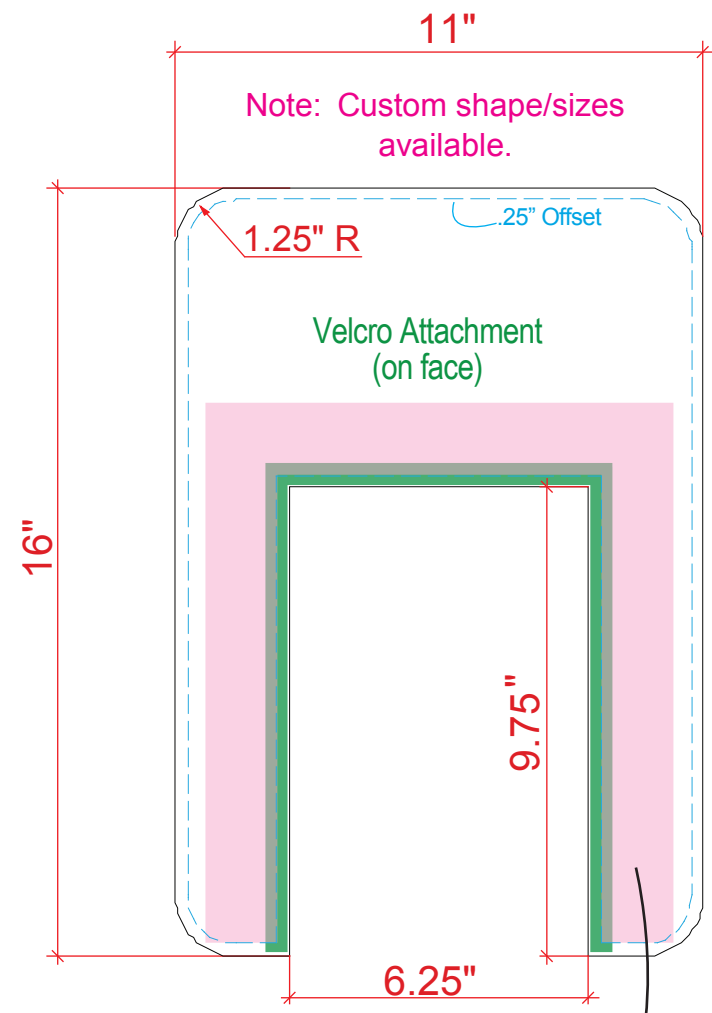

Product Name: MOD-1333
Process: HD
Material: 1/8" Sintra
Effective Date: 8.20.2013

iPad Kiosk Face Plate Graphic

Print Size: 8.75"w x 12.25"h
Final/Live Area: 8.25"w x 11.75"h

iPad Kiosk Halo

Print Size: 11"w x 16"h
Final/Live Area: 10.5"w x 15.5"h

This is hidden behind clamshell (1.5" thick).

Print Size: 7"w x 37"h
Final/Live Area: 6.5"w (MAX) x 36.5"h (MAX)

iPad Kiosk Wings

Note: The final/live area sizing on this graphic is adjustable (max shown). Contact your Account Representative for details.

NOTE: Graphic files must be @ 150 dpi Finished Size. DO NOT send Flattened Files.

Production can not manipulate the content, proportion or color of these files.

NOTE: These dimensions are for graphic layout purposes.