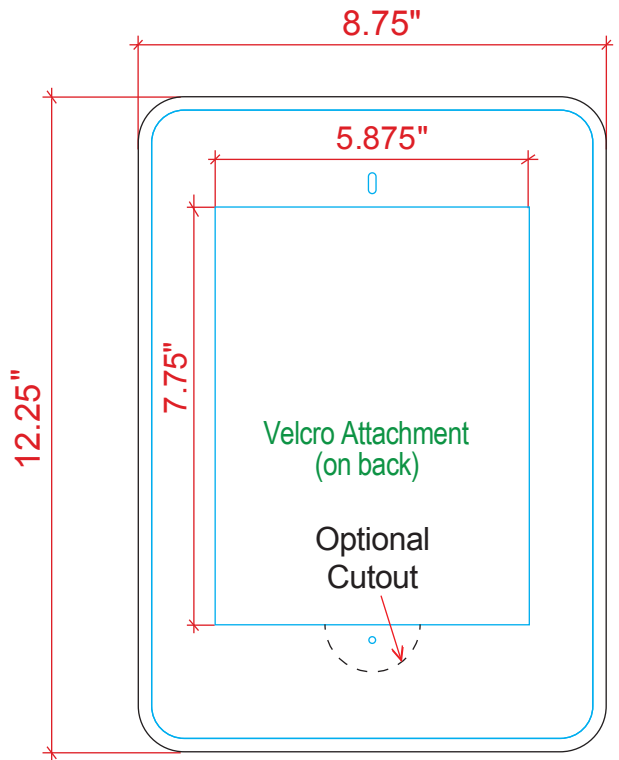

Product Name: MOD-1333
Process: HD
Material: 1/8" Sintra
Effective Date: 8.20.2013

iPad Kiosk Face Plate Graphic

Print Size: 8.75"w x 12.25"h
Final/Live Area: 8.25"w x 11.75"h

iPad Kiosk Halo

Print Size: 11"w x 16"h
Final/Live Area: 10.5"w x 15.5"h

This is hidden behind clamshell (1.5" thick).

Print Size: 7"w x 37"h
Final/Live Area: 6.5"w (MAX) x 36.5"h (MAX)

iPad Kiosk Wings

Note: The final/live area sizing on this graphic is adjustable (max shown). Contact your Account Representative for details.

NOTE: Graphic files must be @ 150 dpi Finished Size. DO NOT send Flattened Files.

Production can not manipulate the content, proportion or color of these files.

NOTE: These dimensions are for graphic layout purposes.