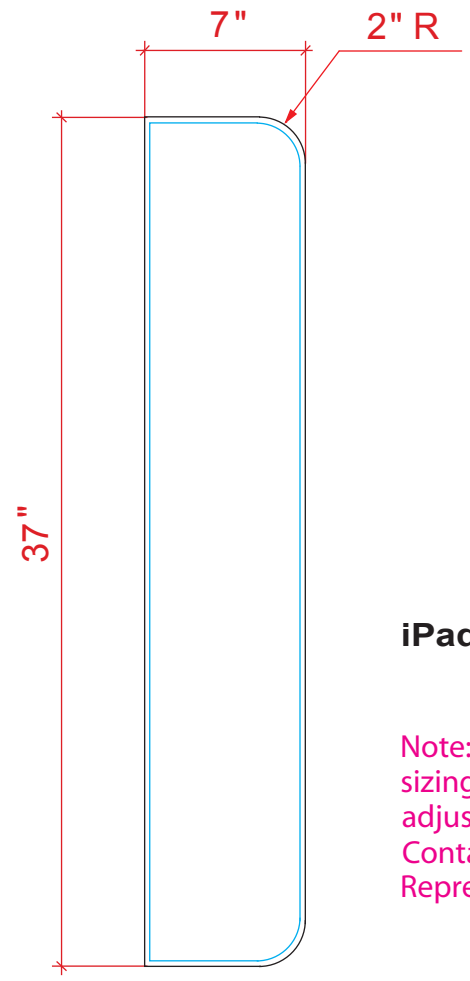

Product Name: MOD-1333
Process: HD
Material: 1/8" Sintra
Effective Date: 8.20.2013

iPad Kiosk Face Plate Graphic

Print Size: 8.75"w x 12.25"h
Final/Live Area: 8.25"w x 11.75"h

iPad Kiosk Halo

Print Size: 11"w x 16"h
Final/Live Area: 10.5"w x 15.5"h

This is hidden behind clamshell (1.5" thick).

Print Size: 7"w x 37"h
Final/Live Area: 6.5"w (MAX) x 36.5"h (MAX)

iPad Kiosk Wings

Note: The final/live area sizing on this graphic is adjustable (max shown). Contact your Account Representative for details.

NOTE: Graphic files must be @ 150 dpi Finished Size. DO NOT send Flattened Files.

Production can not manipulate the content, proportion or color of these files.

NOTE: These dimensions are for graphic layout purposes.