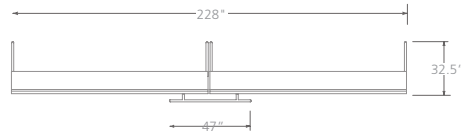

With monitor supports, literature pockets, shelves, tables, counters and more, you are sure to find the accent that best suits your needs. Side tables and graphic headers also available.

ACCENT 01
Pillowcase fabric graphic